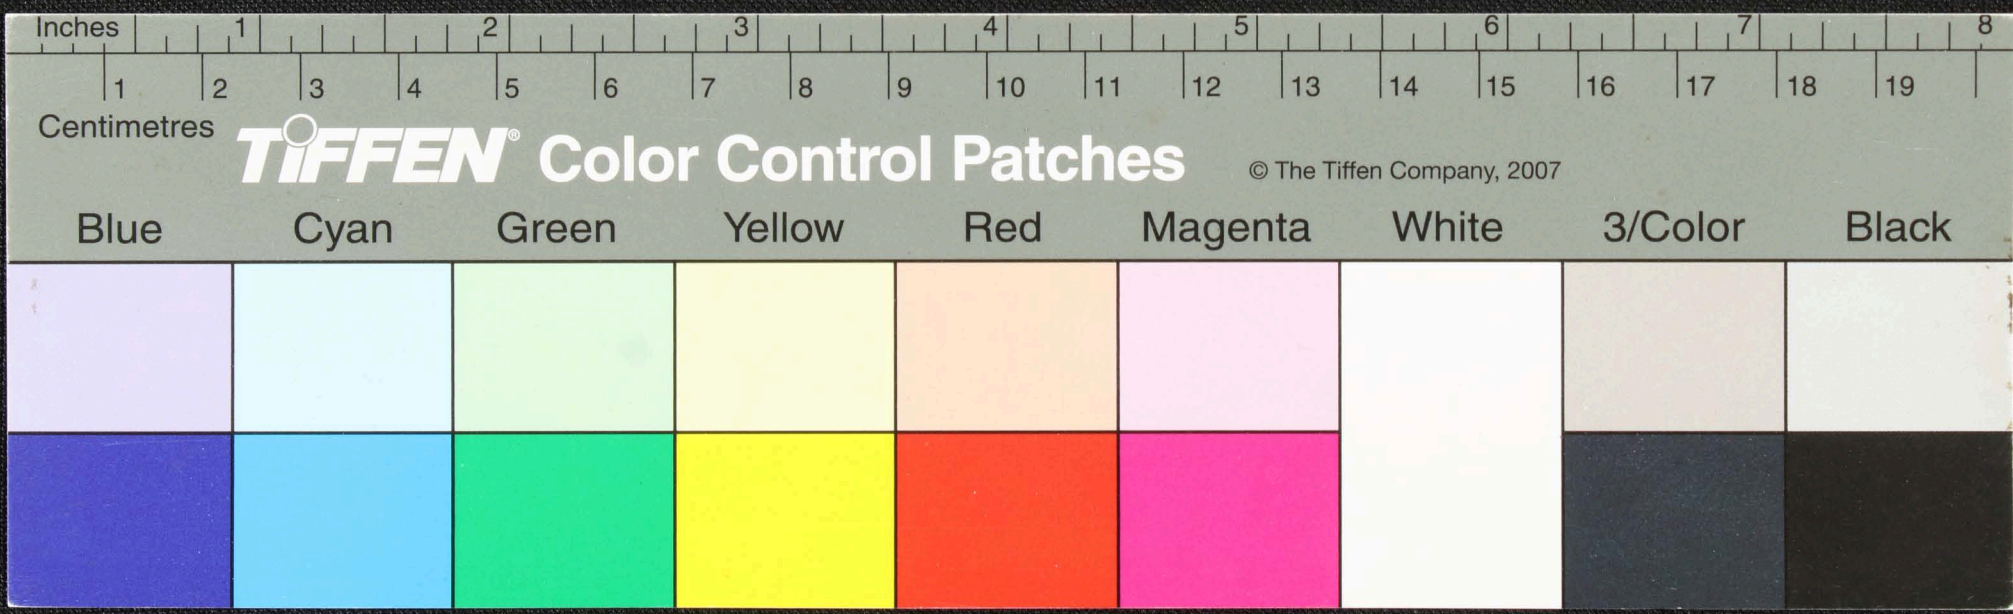

யகி
கடு மனத விநன லீயு யது வு மதினு லு ஒரு நது வகு பதக் வ
ராயு துந கடு யு தினு லு ஒரு வுநத யினியு மமு தகி வகி - பகு சவன
ககாநு நதி டி ம ம நீ க டு யு வொ ரு க வகு சா வு து லு ஒரு ரிவ
ரு ப லு - ரகாம லா கடு ப லா ராய - வ ரக ம லா வு ரி டி ரகா கடு கதி - ரவய
இது ம இரணு க ரு கு வெ ரி காம ரா து க ரு கு ரெ லி க காம க ரெ க ர - த ம
கு வ க ரு கு ச ச ரு தி வ ரு க மி ரா னு க ரு கு ரெ லா னு ரி காம இரணு
க ரு கு ரெ லு க ரெ க ம யு கு ரா னு க ரு கு கு - கு னு ம ல ரி காம - லா ன - க ர
த க ம - ம ரு கு க ரெ க ம ல ரு க ரெ க ம ல ரு க ரெ க ம