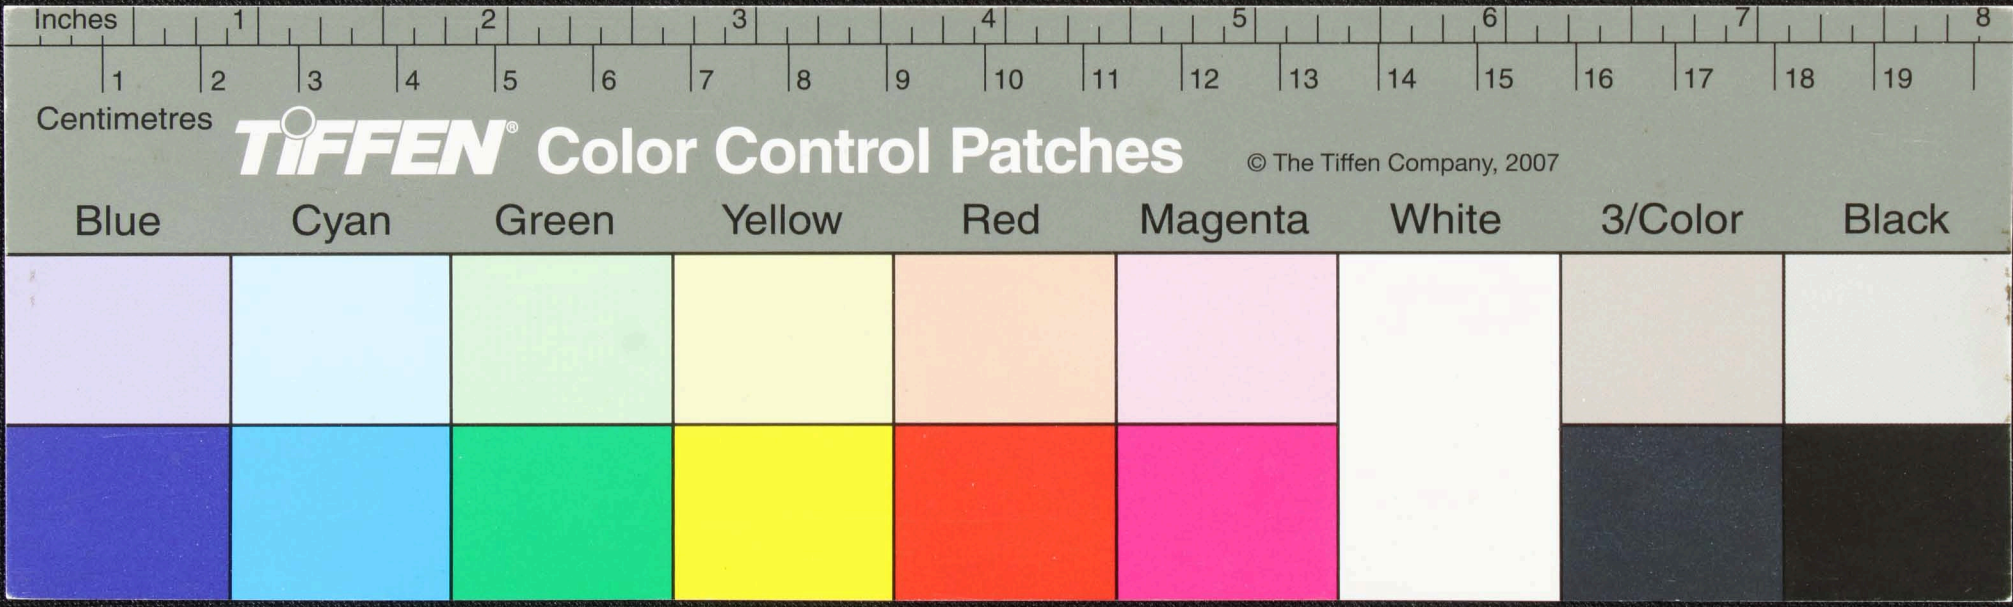

Inches 1 2 3 4 5 6 7 8

Centimetres 1 2 3 4 5 6 7 8 9 10 11 12 13 14 15 16 17 18 19

Centimetres

**TIFFEN** Color Control Patches

© The Tiffen Company, 2007

Blue Cyan Green Yellow Red Magenta White 3/Color Black

Handwritten Tamil script on a palm leaf manuscript. The text is arranged in two columns. On the left side, there are some characters that appear to be 'வடுகை' and 'யடுகை'. The main body of text consists of approximately 18 lines of script, each line containing a few characters. A small circular hole is visible in the center of the leaf.