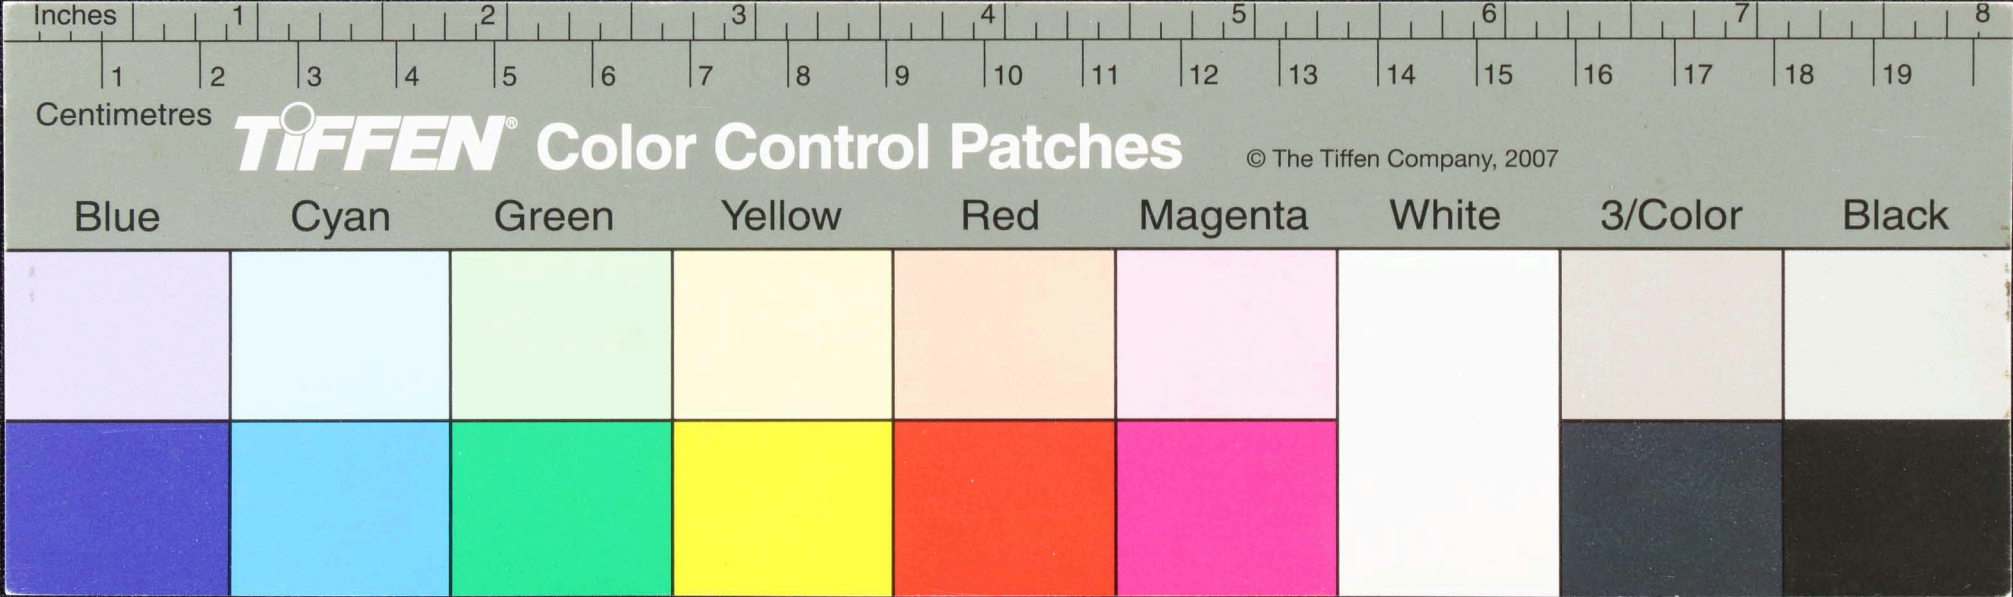

உறு விஞ்சுதல் கருவுமுது - ஓமநெய்நெய்தல் தனுபநிவகுவுநியுத்திரா வகுநெ
விஞ்சுகோவுமுது கநிநெய்வகுதி யாயந மன
ஆமமனுகருவுமுது - ஓமநெய் யுமநெய்யும சுவலு மநெய் சுவலுமநெய்
யுமமய யுமநெய் மவாவகுயியுமுது கநி
நெய்வகுதி யாயந மன
வயிாவனுகருவுமுது - ஓமநெய்யுமநெய்யும சுவலு மநெய் மசுநிவயா
வாவுமுது கநிநெய்வகுதி யாயந மன