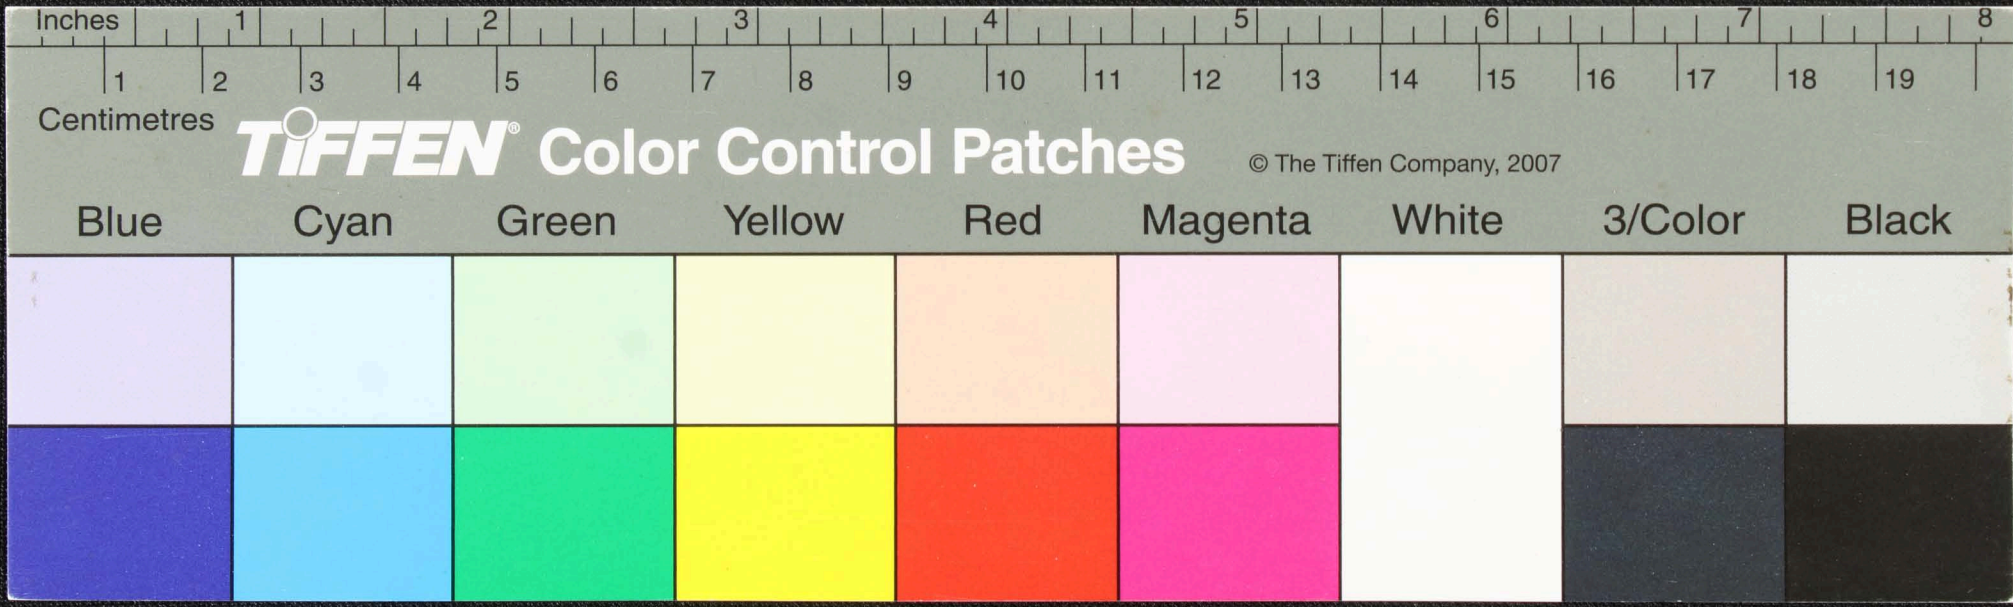

Centimetres

**TIFFEN** Color Control Patches

© The Tiffen Company, 2007

Blue

Cyan

Green

Yellow

Red