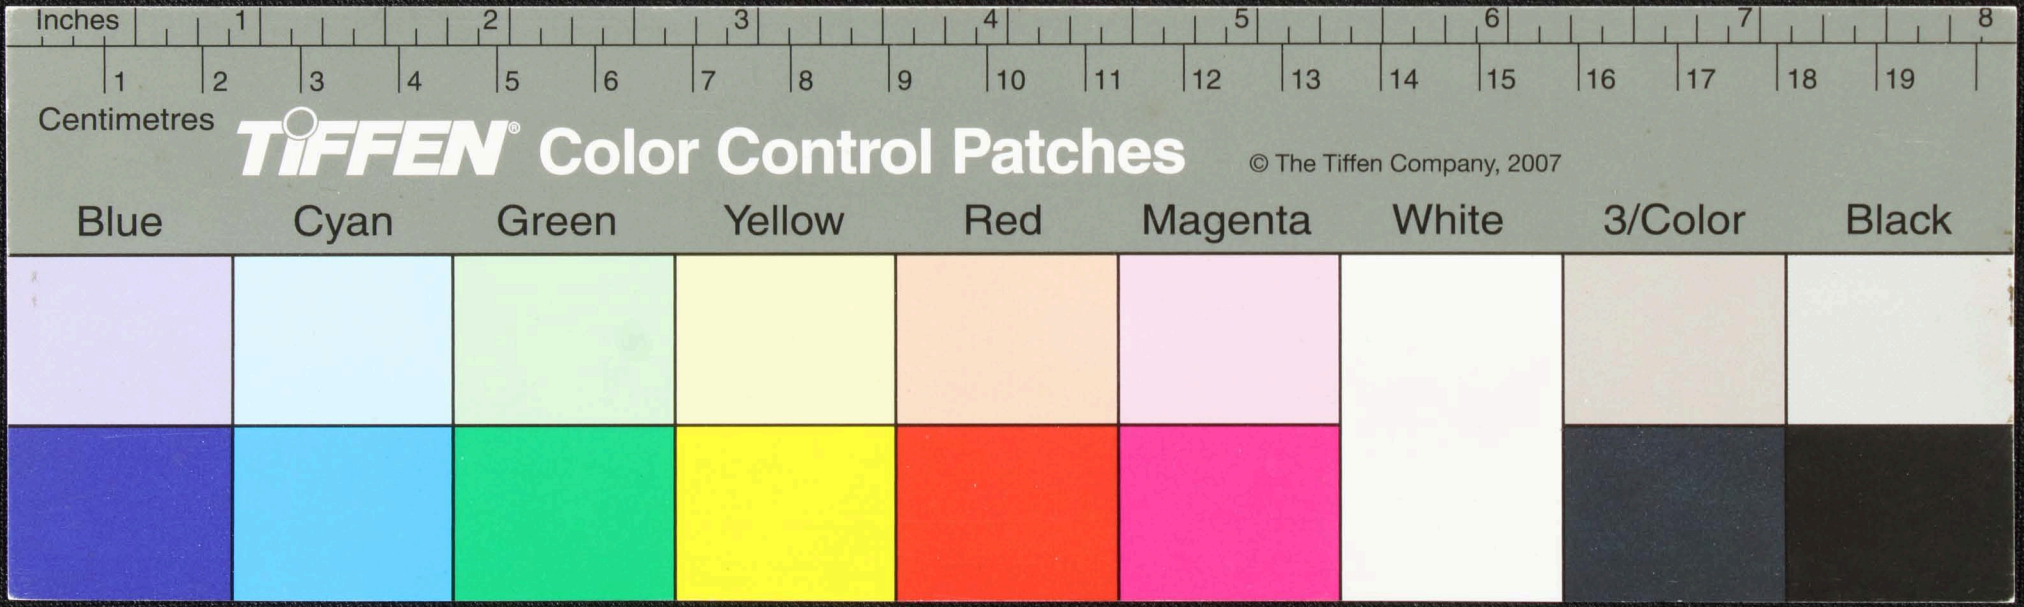

விநாயக
பலவதை
கடும
யம்

கந்தமமொராதபுருசு - துரிசு யருக்புருசு - துவிசுவரக
தாமமுக்கபுருசு - சொல்லி பிலையன்தாயமநாடகக்புருசு -
மெத்தவெண்கதாமவெண்தாமகுதிவெடுபொரிவிசுதா
ராமகுதிவெடுக்புருசு மிவைபலிசாகடுமவிடபுருநாபியா
ந்நாசுசுத்தமாய கதாயநதிமெலுத்துபத்ததில்
உண்கிபிலையாதி கலகலாயசொகைதாமாதபு
யபயுடு லுபயுடனவெலுபயுசிரவெமாடு பத்தபுருசு
புயமெத்ததியவயாபிலடதுதியசுத்தமிசுத்திடுதிடு