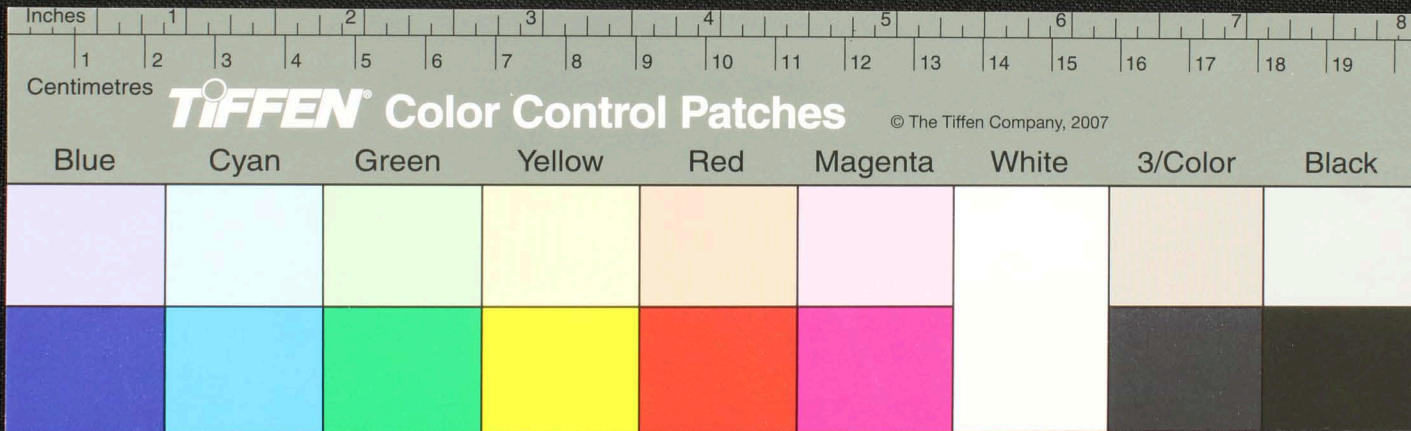

Handwritten text in Malayalam script on a palm leaf manuscript. The text is arranged in several lines across the length of the leaf. On the left side, there are some numbers and characters, possibly indicating a page or section number, such as '80' and '81'. The main body of text contains several lines of cursive script, including what appears to be a date '1975-16' and various names and titles.

Inches 1 2 3 4 5 6 7 8

Centimetres 1 2 3 4 5 6 7 8 9 10 11 12 13 14 15 16 17 18 19

TIFFEN Color Control Patches © The Tiffen Company, 2007

Blue Cyan Green Yellow Red Magenta White 3/Color Black

Handwritten text in Tamil script on a palm leaf manuscript. The text is arranged in approximately five horizontal lines across the length of the leaf. The script is finely etched into the surface of the dried leaf.