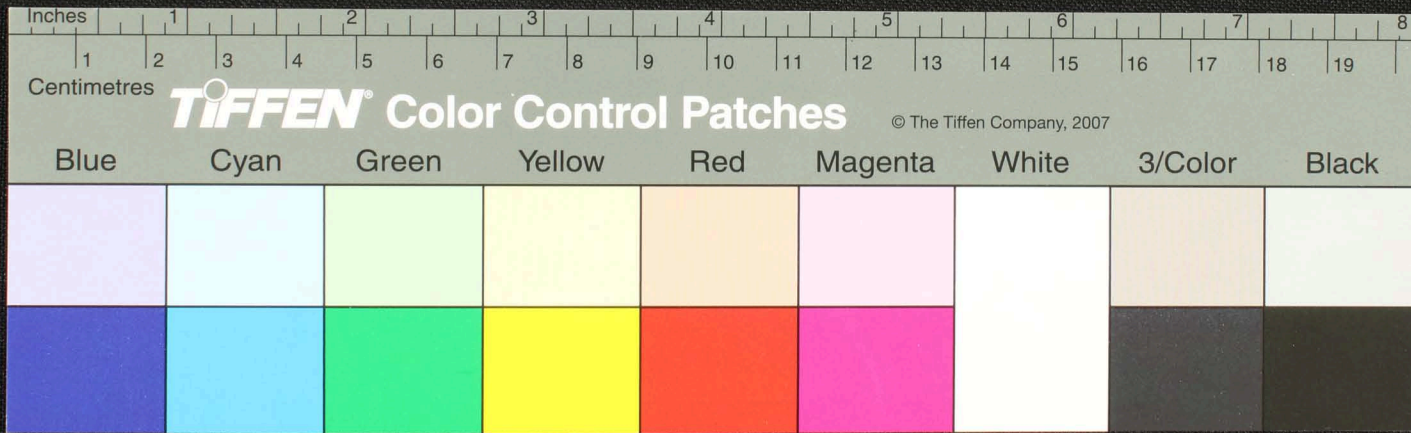

Handwritten text in Malayalam script on a palm leaf manuscript. The text is arranged in several lines across the length of the leaf. On the left side, there are some numbers and characters, possibly indicating a page or section number, such as '80' and '81'. The main body of text contains several lines of cursive script, including what appears to be a date '1975-16' and various names and titles.

Inches 1 2 3 4 5 6 7 8

Centimetres 1 2 3 4 5 6 7 8 9 10 11 12 13 14 15 16 17 18 19

TIFFEN Color Control Patches © The Tiffen Company, 2007

Blue Cyan Green Yellow Red Magenta White 3/Color Black

Handwritten text in Tamil script on a palm leaf manuscript. The text is arranged in approximately five horizontal lines across the length of the leaf. The script is finely etched into the surface of the dried leaf.