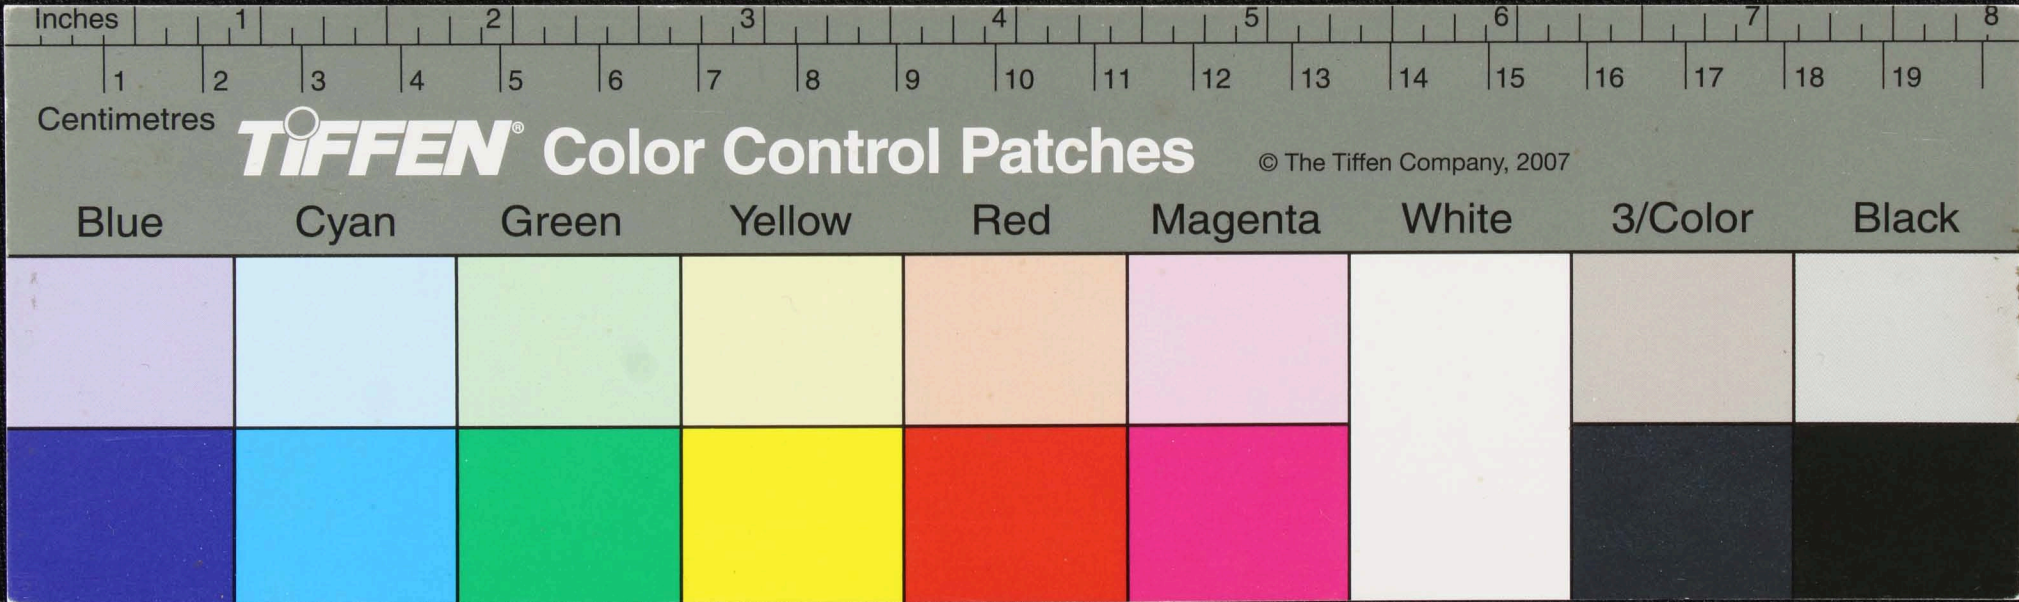

Handwritten text in Tamil script on a palm leaf manuscript. The text is arranged in approximately four lines across the length of the leaf. A circular hole is visible near the center of the leaf, used for binding multiple leaves together.

Handwritten Tamil script on a palm leaf manuscript. The text is arranged in several lines, with a central circular hole. On the right side, there is a small table with numbers and symbols.

4	4	E
108	288	E
109	109	E
11	11	11

Handwritten text in Tamil script on a palm leaf manuscript. The text is arranged in approximately four lines. On the left side, there is a vertical column of text, possibly a date or reference number. A circular hole is visible in the center of the leaf, used for binding multiple leaves together.