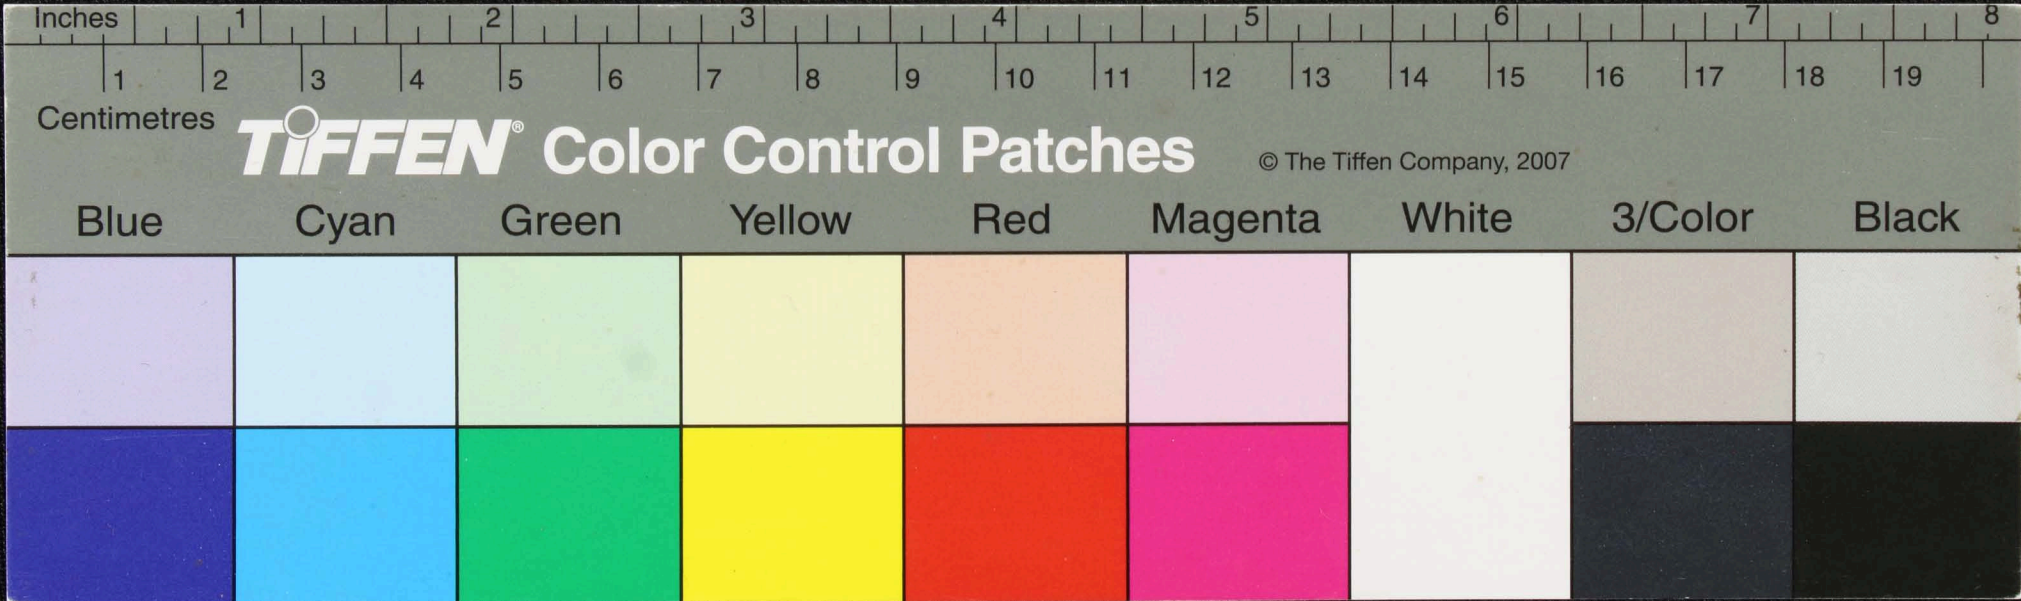

Handwritten text in Tamil script on a palm leaf manuscript. The text is arranged in approximately four lines across the length of the leaf. A circular hole is visible near the center of the leaf, used for binding multiple leaves together.

Handwritten Tamil script on a palm leaf manuscript. The text is arranged in several lines, with a central circular hole. On the right side, there is a small table with numbers and symbols.

4	4	E
108	288	E
109	109	E
11	11	11

Handwritten text in Tamil script on a palm leaf manuscript. The text is arranged in approximately four lines. On the left side, there is a vertical column of text, possibly a date or reference number. A circular hole is visible in the center of the leaf, used for binding multiple leaves together.