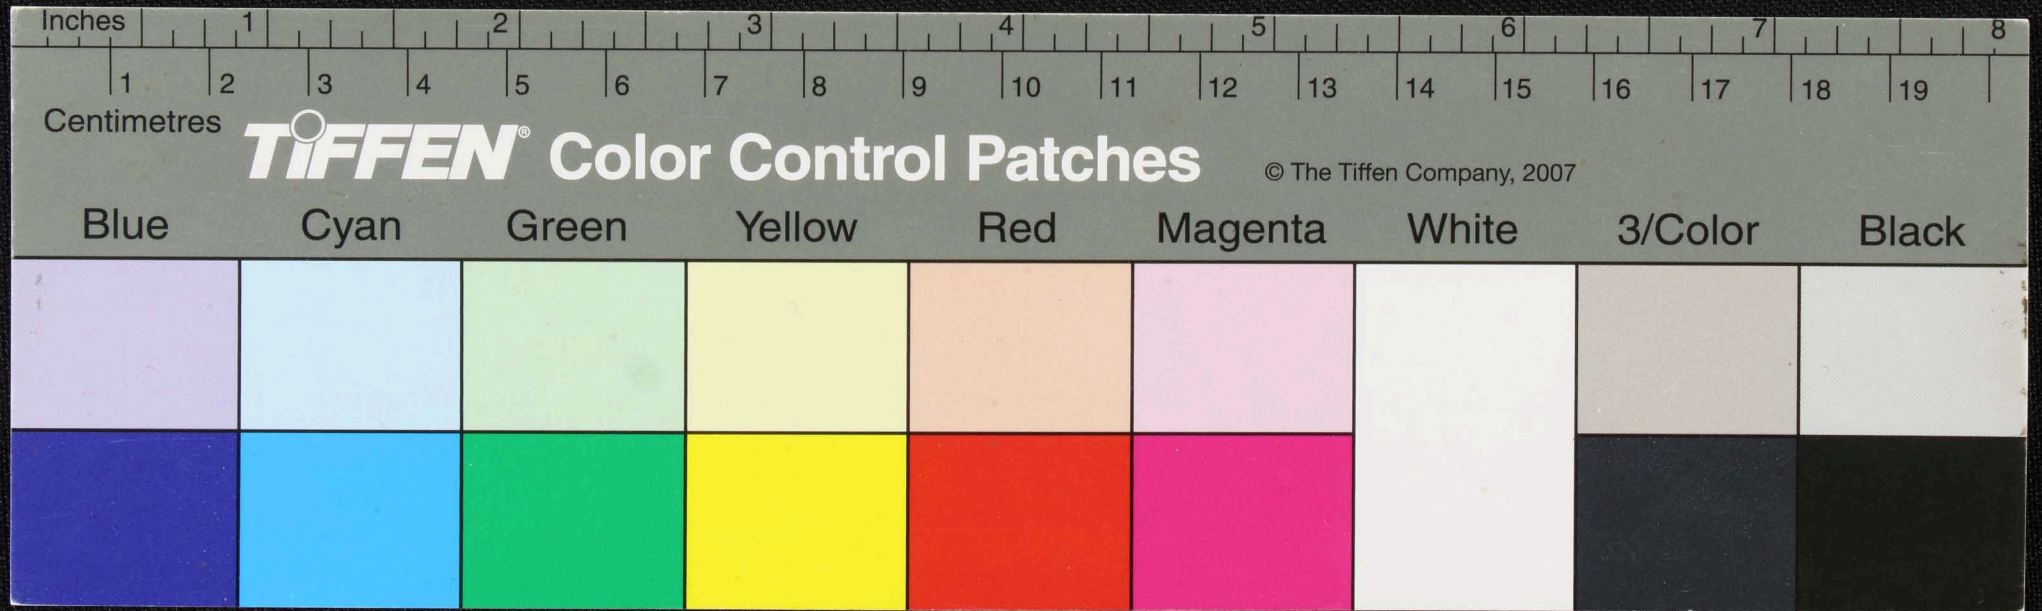

Handwritten text in Tamil script on a palm leaf manuscript. The text is arranged in approximately four lines across the length of the leaf. A circular hole is visible near the center of the leaf, used for binding multiple leaves together.

Handwritten Tamil script on a palm leaf manuscript. The text is arranged in several lines, with a central circular hole. On the right side, there is a small table with numbers and symbols.

4	4	E
108	288	E
109	109	E
11	11	11

Handwritten text in Tamil script on a palm leaf manuscript. The text is arranged in approximately four lines. On the left side, there is a vertical column of text, possibly a date or reference number. A circular hole is visible in the center of the leaf, used for binding multiple leaves together.