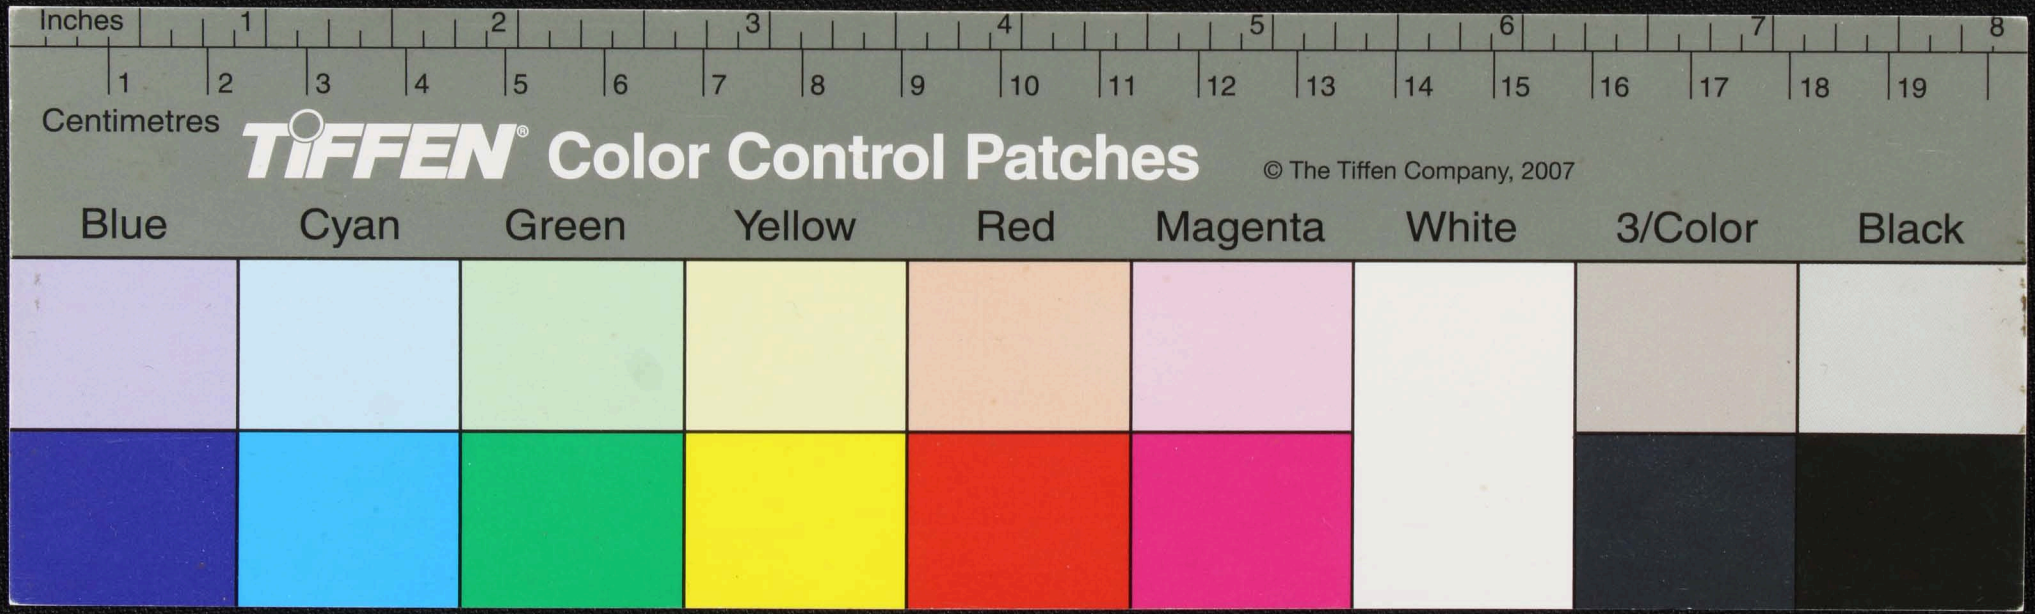

Handwritten text in Tamil script on a palm leaf manuscript. The text is arranged in approximately four lines across the length of the leaf. A circular hole is visible near the center of the leaf, used for binding multiple leaves together.

Handwritten Tamil script on a palm leaf manuscript. The text is arranged in several lines, with a central circular hole. On the right side, there is a small table with numbers and symbols.

4	4	E
108	288	E
109	109	E
11	11	11

Handwritten text in Tamil script on a palm leaf manuscript. The text is arranged in approximately four lines. On the left side, there is a vertical column of text, possibly a date or reference number. A circular hole is visible in the center of the leaf, used for binding multiple leaves together.